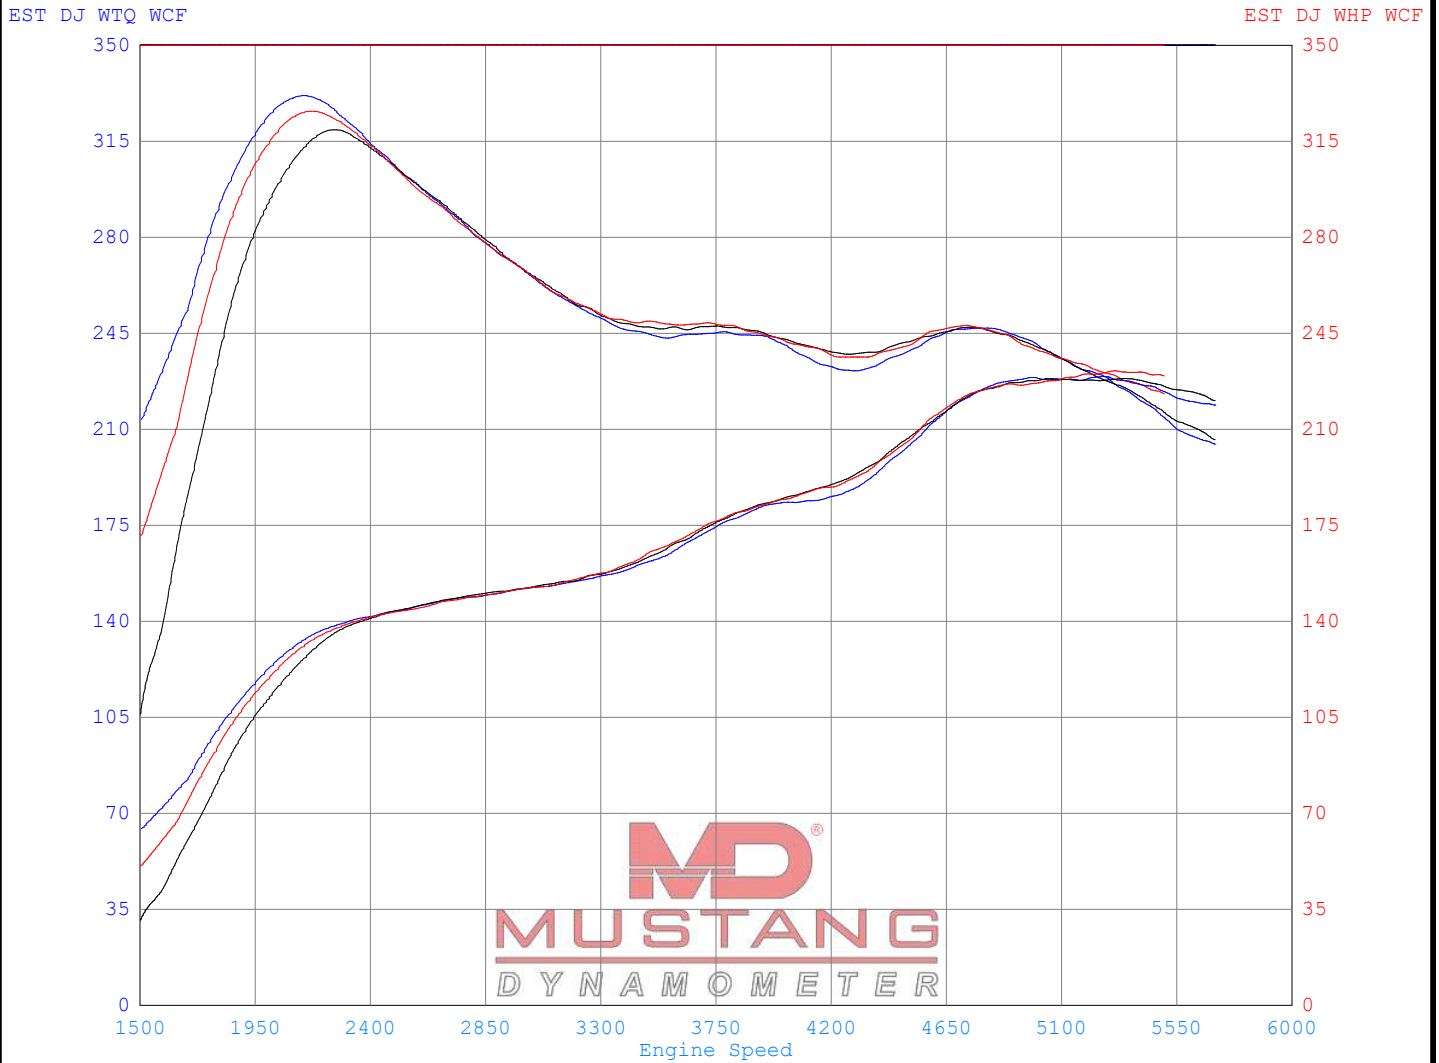

Mustang Dynamometer Test Report

Updates, Documentation & More At
www.MustangDyne.com
Or Call 1-330-963-5400

Phone: / - Fax: /

Date Printed : 2020/02/04 Filter Mode : FIR
Time Printed : 15:29 Filter Value : 99

Run#	License	Owner	Acquired	Test Comments
1	AU OPT2.	AU OPTI	02/04 15:22	3rd Gear 4,000Rpm Roll Speed Stock Run1 (possi
2	AU OPT2.	AU OPTI	02/04 15:25	3rd Gear 4,000Rpm Roll Speed Stock Run2 (possi
3	AU OPT2.	AU OPTI	02/04 15:28	3rd Gear 4,000Rpm Roll Speed Stock Run3 (possi