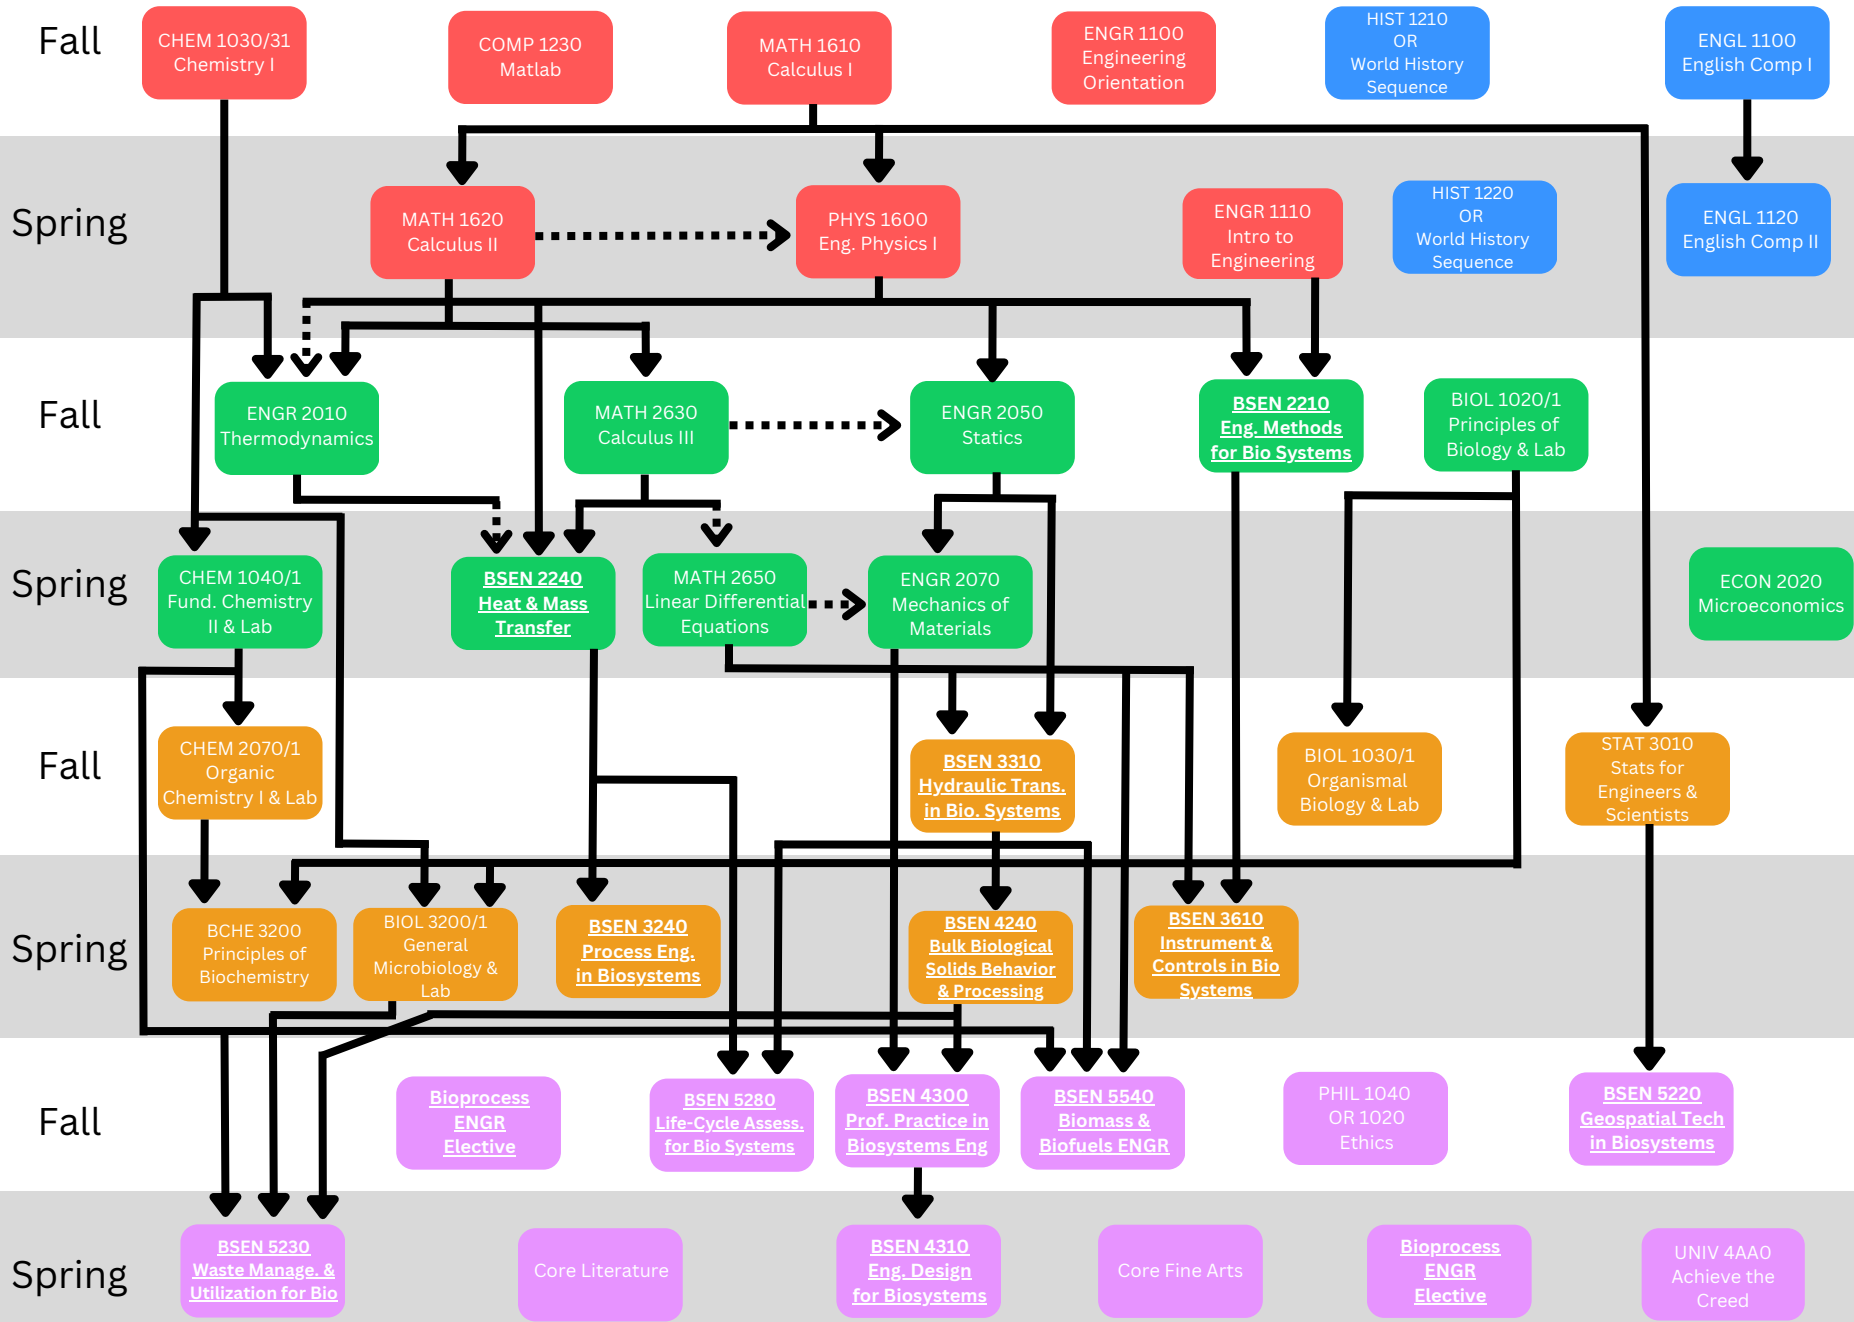

**Underlined courses are considered in-major courses and are only offered in the semesters shown above.**

.....➔ Credit or Registration Required (Co-Requisite)      ➔ Required Prerequisite (Black)

# Biosystems Engineering (Bioprocess)

Last Updated: Summer 2024

Freshman

Sophomore

Junior

Senior

Courses in Red are considered part of the pre-engineering curriculum and require the grade of "C" or better in order to qualify to move into major.

**Underlined courses are considered in-major courses and are only offered in the semesters shown above.**

-----> Credit or Registration Required (Co-Requisite)

————> Required Prerequisite (Black)

# Biosystems Engineering (Ecological)

Last Updated: Summer 2024

Freshman

Sophomore

Junior

Senior

Courses in Red are considered part of the pre-engineering curriculum and require the grade of "C" or better in order to qualify to move into major.