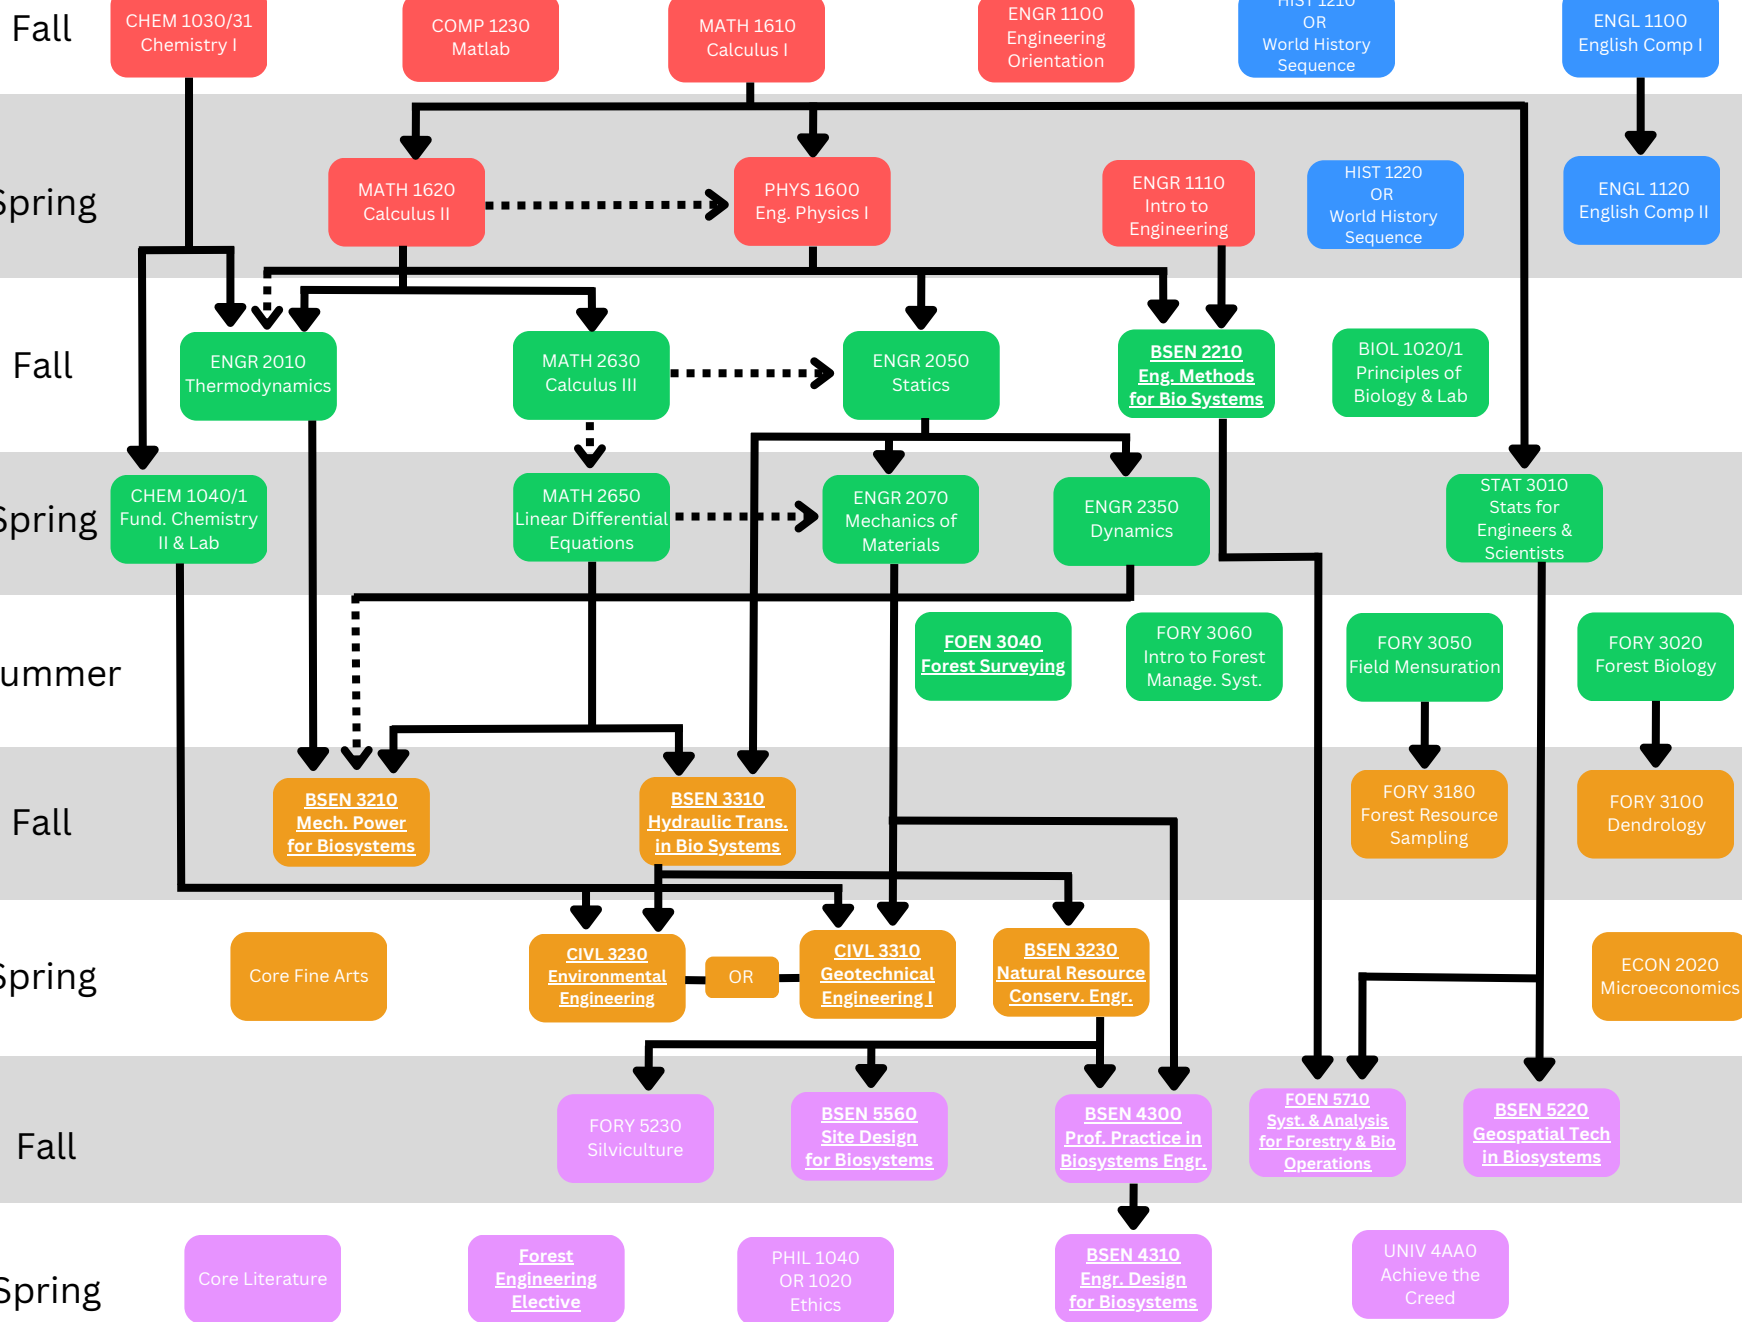

# Biosystems Engineering (Ecological)

Last Updated: Summer 2024

Freshman

Sophomore

Junior

Senior

Courses in Red are considered part of the pre-engineering curriculum and require the grade of "C" or better in order to qualify to move into major.

**Underlined courses are considered in-major courses and are only offered in the semesters shown above.**

.....> Credit or Registration Required (Co-Requisite)

————> Required Prerequisite (Black)

# Biosystems Engineering (Forest)

Last Updated: Summer 2024

Freshman

Sophomore

Junior

Senior

Courses in Red are considered part of the pre-engineering curriculum and require the grade of "C" or better in order to qualify to move into major.

Underlined courses are considered in-major courses and are only offered in the semesters shown above.

Credit or Registration Required (Co-Requisite)

Required Prerequisite (Black)