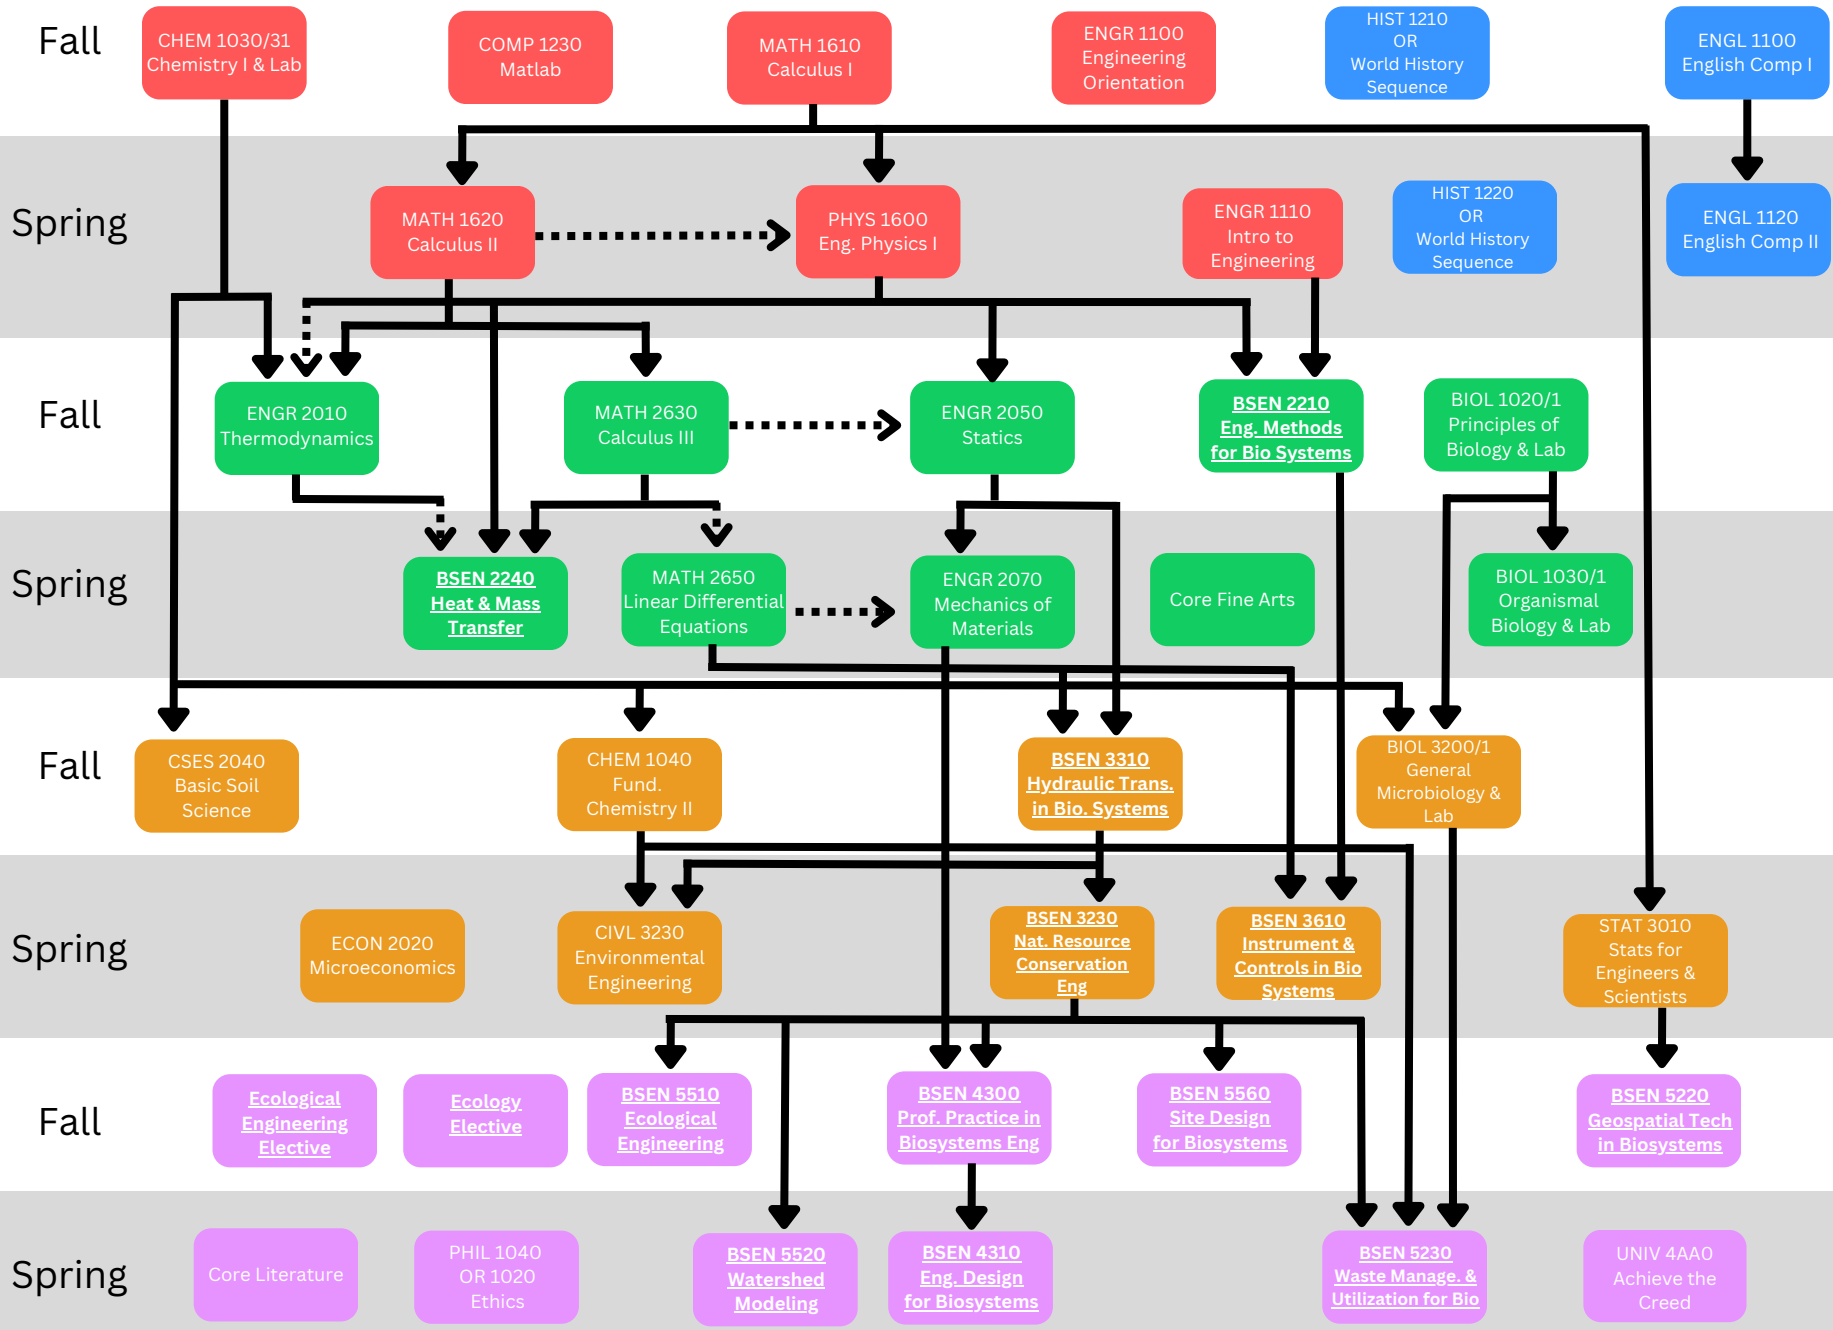

# Biosystems Engineering (Bioprocess)

Last Updated: Summer 2024

Freshman

Sophomore

Junior

Senior

Courses in Red are considered part of the pre-engineering curriculum and require the grade of "C" or better in order to qualify to move into major.

# Biosystems Engineering (Ecological)

Last Updated: Summer 2024

Freshman

Sophomore

Junior

Senior

Courses in Red are considered part of the pre-engineering curriculum and require the grade of "C" or better in order to qualify to move into major.

**Underlined courses are considered in-major courses and are only offered in the semesters shown above.**

.....> Credit or Registration Required (Co-Requisite)

————> Required Prerequisite (Black)

# Biosystems Engineering (Forest)

Last Updated: Summer 2024

Freshman

Sophomore

Junior

Senior

Courses in Red are considered part of the pre-engineering curriculum and require the grade of "C" or better in order to qualify to move into major.