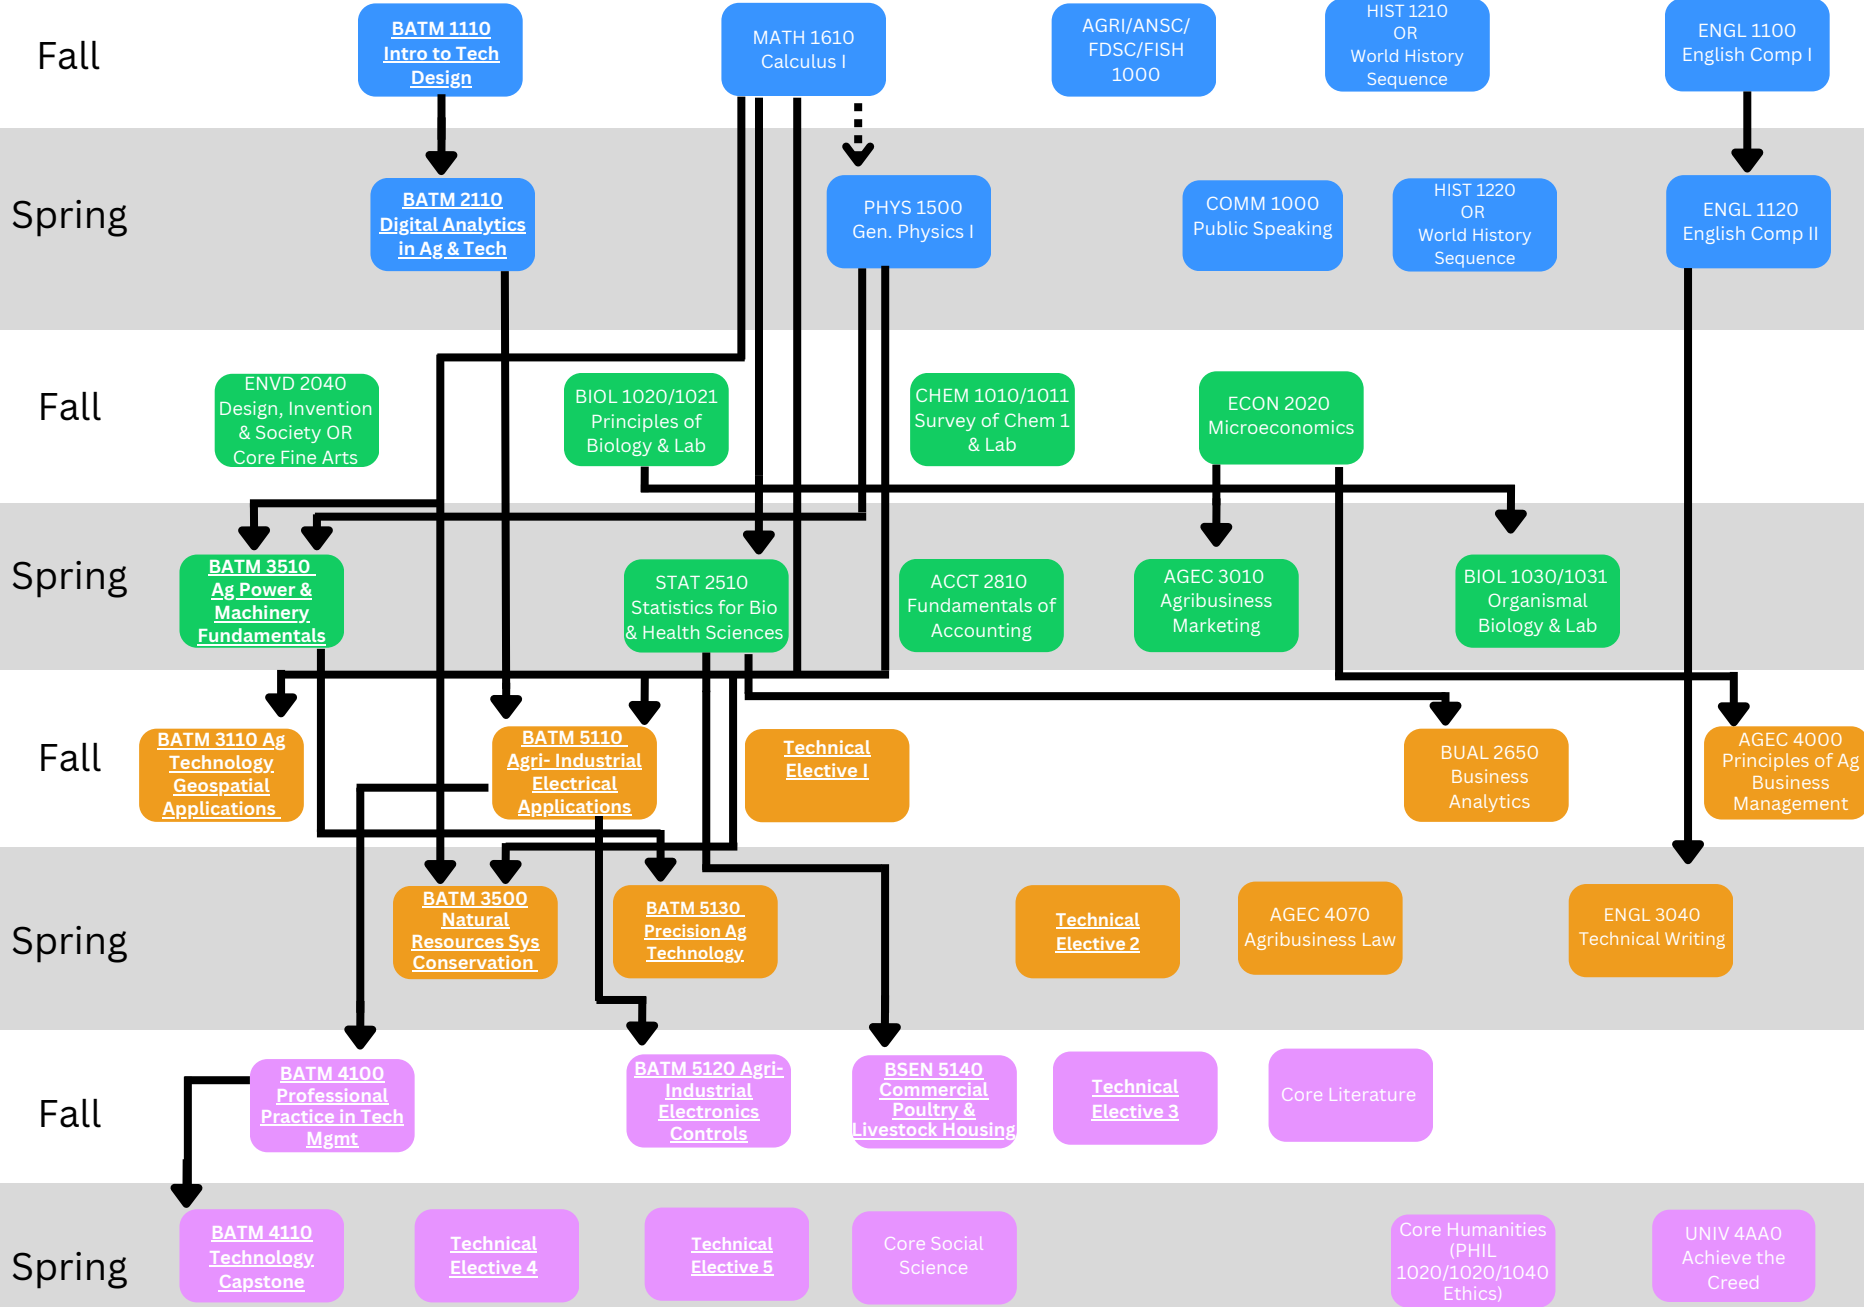

# Biosystems Engineering (Ecological)

Last Updated: Summer 2024

Freshman

Sophomore

Junior

Senior

Courses in Red are considered part of the pre-engineering curriculum and require the grade of "C" or better in order to qualify to move into major.

# Biosystems Engineering (Forest)

Last Updated: Summer 2024

Freshman

Sophomore

Junior

Senior

Courses in Red are considered part of the pre-engineering curriculum and require the grade of "C" or better in order to qualify to move into major.

Underlined courses are considered in-major courses and are only offered in the semesters shown above.

Credit or Registration Required (Co-Requisite)

Required Prerequisite (Black)

# Biological & Agricultural Technology Management (BATM) Last Updated: Summer 2024

Freshman

Sophomore

Junior

Senior

Underlined courses are considered in-major courses and are only offered in the semesters shown above.