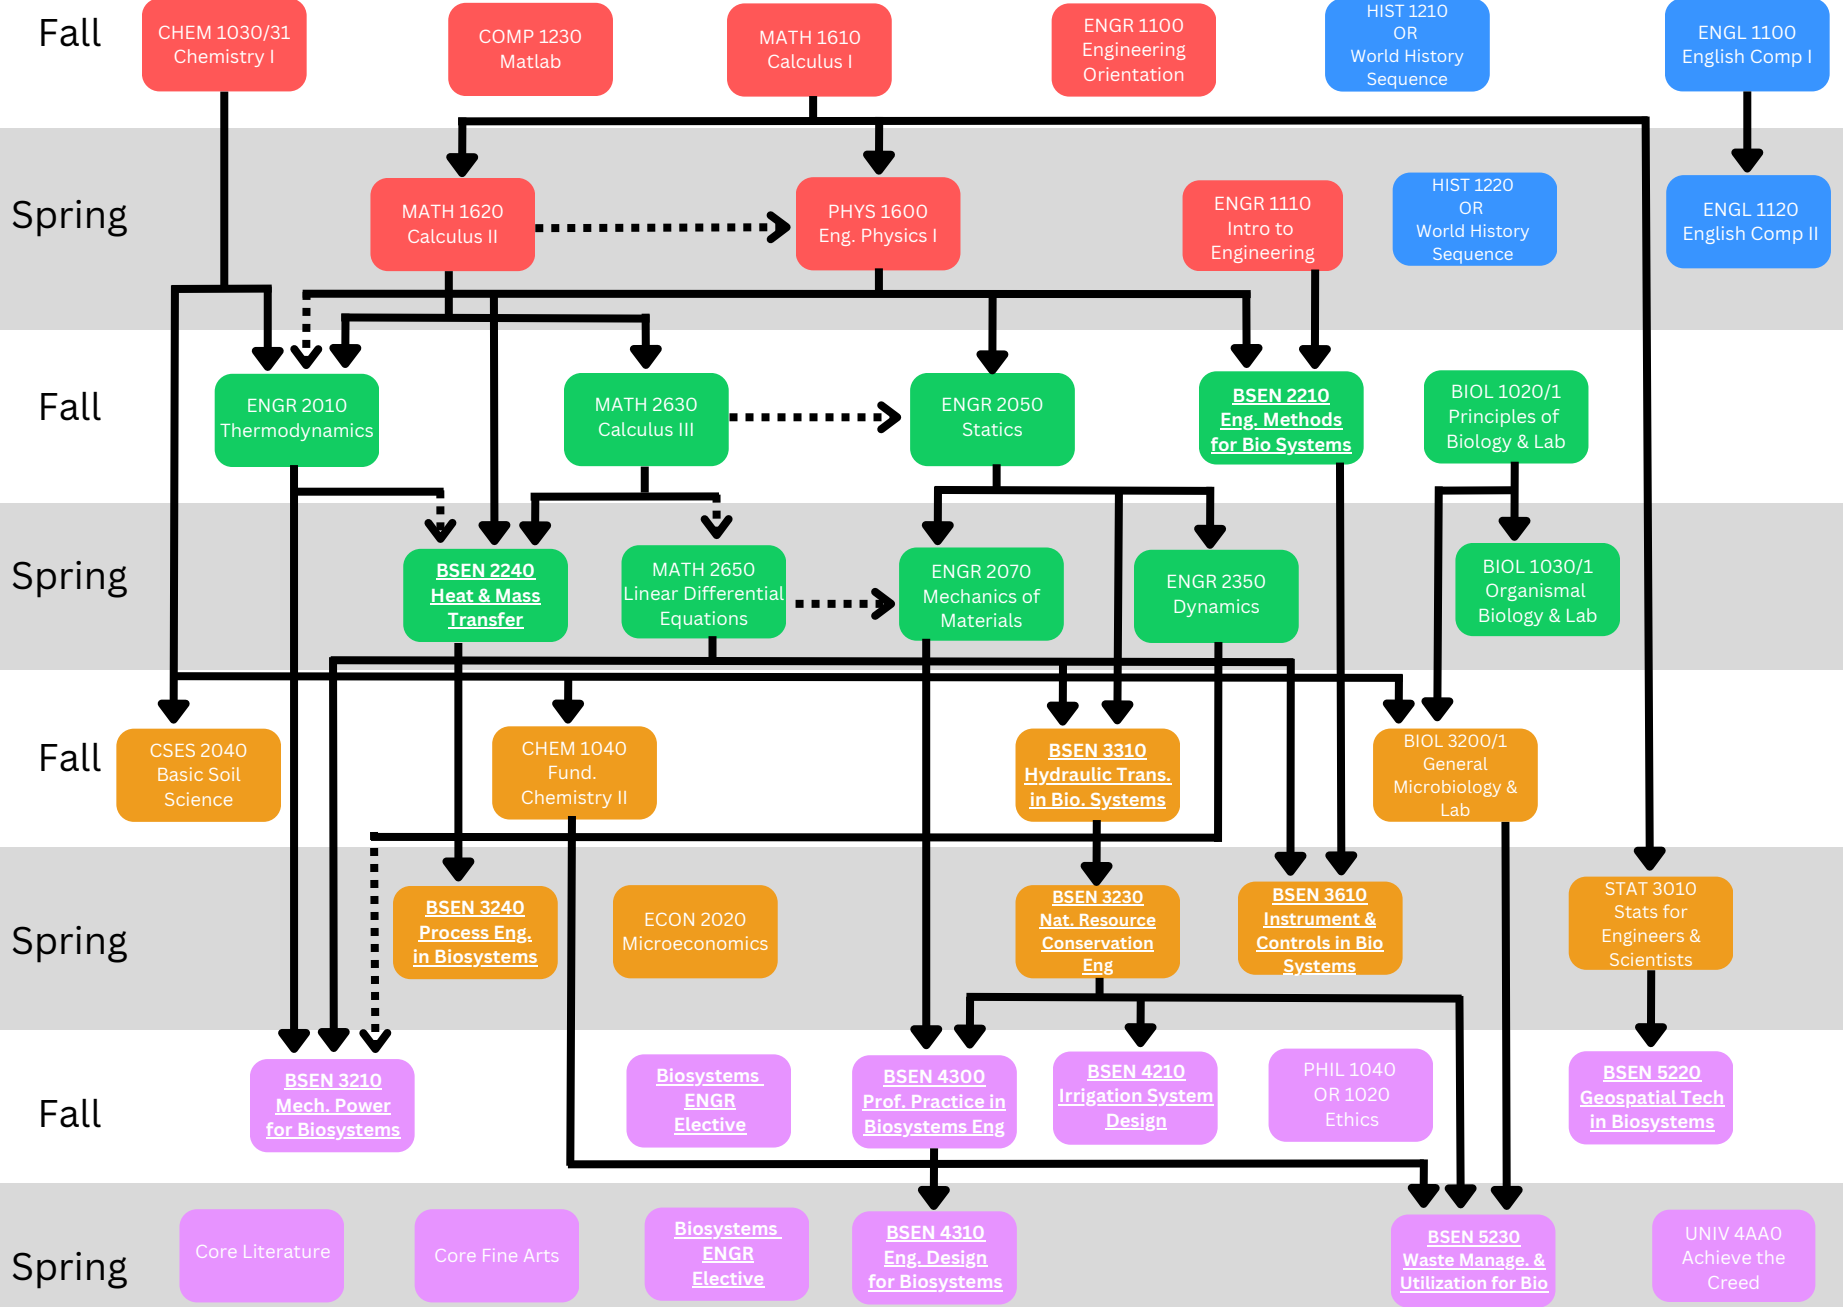

# Biosystems Engineering

Last Updated: Summer 2024

Freshman

Sophomore

Junior

Senior

Courses in **Red** are considered part of the pre-engineering curriculum and require the grade of "C" or better in order to qualify to move into major.

**Underlined courses are considered in-major courses and are only offered in the semesters shown above.**

.....➔ Credit or Registration Required (Co-Requisite)      ➔ Required Prerequisite (Black)

# Biosystems Engineering (Bioprocess)

Last Updated: Summer 2024

Freshman

Sophomore

Junior

Senior

Courses in Red are considered part of the pre-engineering curriculum and require the grade of "C" or better in order to qualify to move into major.

**Underlined courses are considered in-major courses and are only offered in the semesters shown above.**

-----> Credit or Registration Required (Co-Requisite)

————> Required Prerequisite (Black)